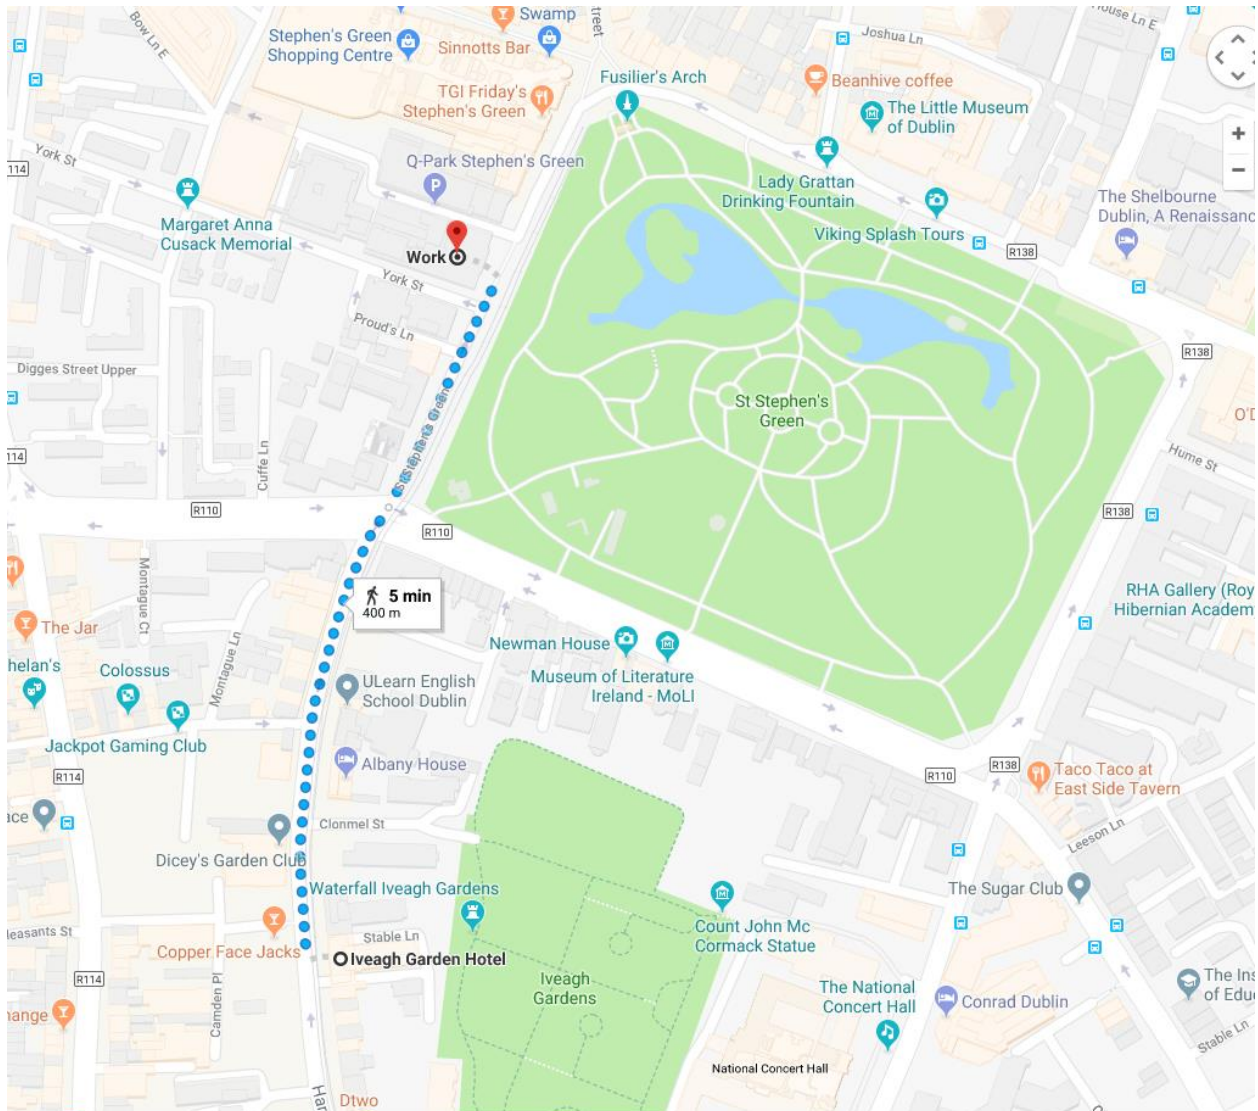

Accommodation

Iveagh Garden Hotel:

72-74 Harcourt Street. Dublin. Ireland

Telephone +353 1 568 5500

Email: info@igh.ie

<http://iveaghgardenhotel.ie/>

Directions to RCSI:

RCSI is located at the very heart of Dublin, Ireland's vibrant capital city. An early 19th century building on beautiful St Stephen's Green in Dublin's city centre is the focus point of the Campus.

Behind the buildings' elegant historical facade are modern lecture theatres, seminar rooms, laboratories and the administrative services of the College.

A convenient way to reach the College and many Hotels from Dublin Airport is to take the AIRCOACH bus shuttle. The stop closest to RCSI is "Grafton Street", which is in 5-10 min walking distance. See the website for convenient stops close to your accommodation (www.aircoach.ie). Taxi fares from the airport would be between €25-30.

Alternatively, you can take Dublin Bus (Route 747 until "College Green", 10 min walking distance)

Another useful site to plan your journey from Dublin Airport: <http://hittheroad.ie>

For more details on directions to the College: http://www.rcsi.ie/location_maincampus